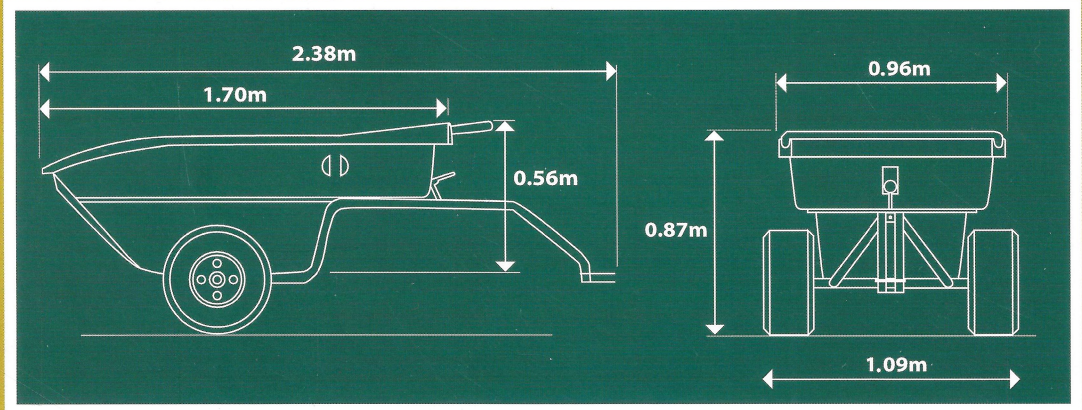

The trailer designed with you in mind

- Robust and smooth rotationally moulded polyethylene buck in British racing green
- Durable 38mm tubular stainless steel chassis and tow bar
- Well balanced buck with low centre of gravity pivots with minimum effort when the latch is released enabling materials to be easily loaded and unloaded
- Detachable wooden divider creates a clean space for clothing, accessories and tools
- Low profile pneumatic tyres, with sealed ball bearing hubs, minimise damage to soft ground
- Generous ground clearance
- Options include plant trays, leaf net, load strap, road tyres and ball hitch
- Towable by any ride-on lawn mower, garden tractor or ATV

light weight
multi-purpose
reliable strong
manoeuvrable
no compromise

Loads better ~ by design

Overall length	2.38m	Buck length	1.70m
Overall width	1.09m	Buck width	0.96m
Overall height	0.87m	Buck depth	0.56m
Chassis (stainless steel)	38mm	Capacity loaded level	400lt
Ground clearance	20cm	Overall weight	60 kilos